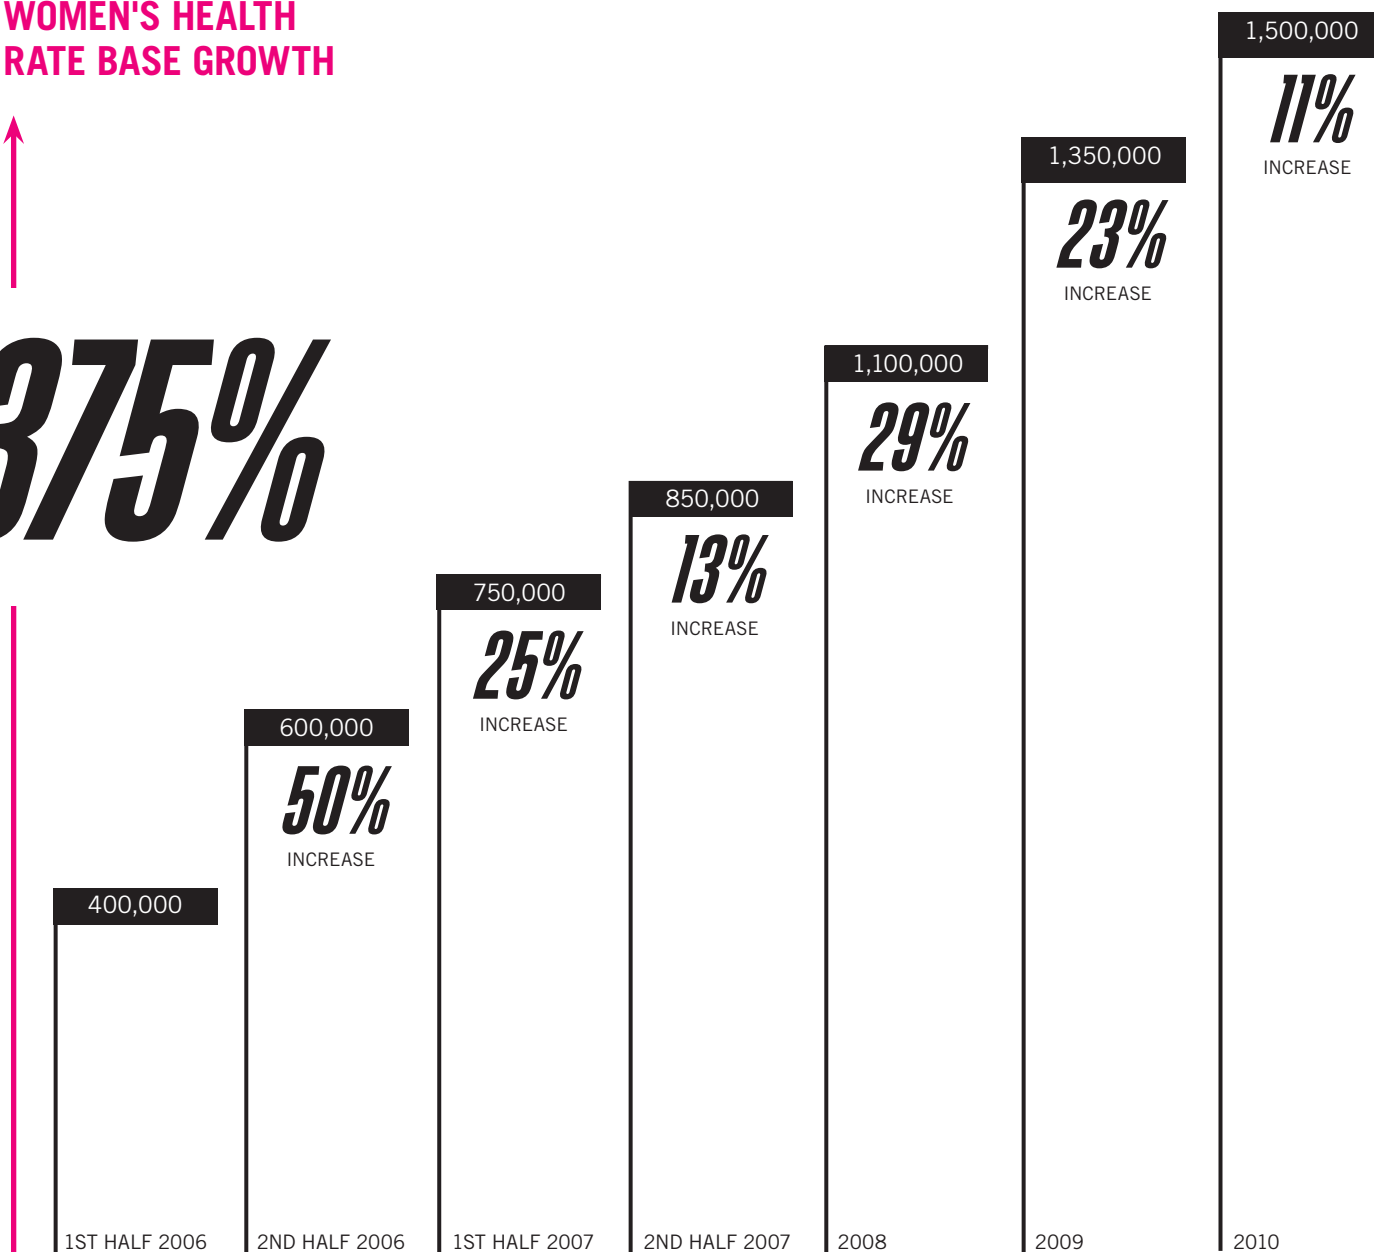

WH *INCREDIBLE CIRCULATION VITALITY* 2012

WOMEN'S HEALTH
RATE BASE GROWTH

375%

Contact your Women's Health Sales Representative or Laura Frerer-Schmidt, Publisher, at 212.808.1707 or Laura.Frerer-Schmidt@rodale.com

Women'sHealth